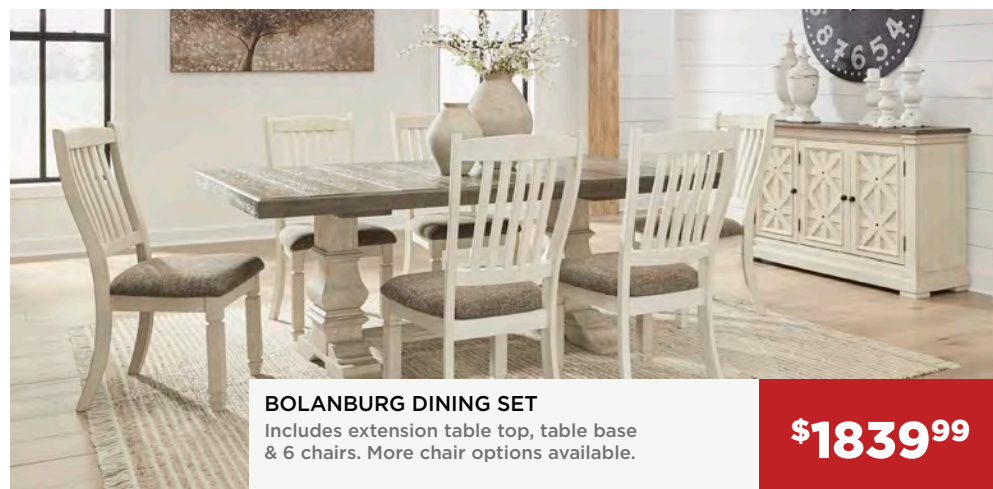

\$829⁹⁹

STONEWALL DINING SET
Includes dining table, 4 chairs
& bench. More chair options available.

\$659⁹⁹

MAYLEE QUEEN BED SET \$2439.99
Includes bed, dresser & mirror.
Matching chest & nightstand available.

Queen Bed
\$1079⁹⁹

affordable financing

We have purchase options available to take the stress out of buying. Enjoy the shopping experience and take home the pieces you love.

• SHOP NOW •

LUIGI SOFA SET \$2009.99
Includes sofa and loveseat. Matching chair and ottoman available.

Sofa
\$1029⁹⁹

LEESWORTH POWER RECLINER
Focus on function. Reclining with the touch of a button.

\$919⁹⁹

BOLANBURG DINING SET
Includes extension table top, table base & 6 chairs. More chair options available.