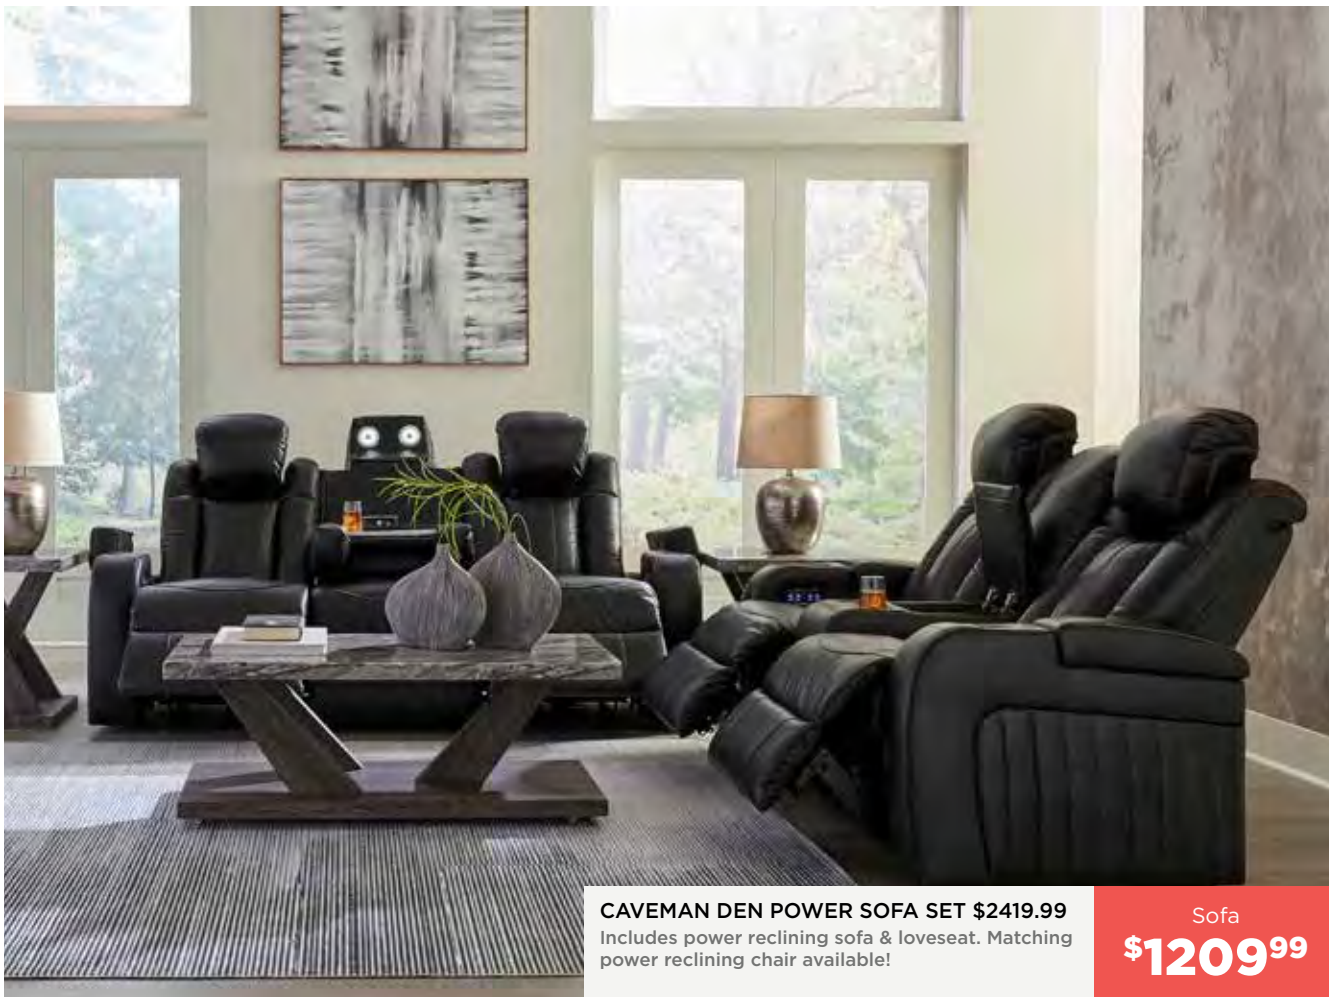

CAVEMAN DEN POWER SOFA SET $2419.99
Includes power reclining sofa & loveseat. Matching
power reclining chair available!

Sofa
$1209⁹⁹

**PRESIDENT'S DAY
SALE YOU
CAN'T MISS!**