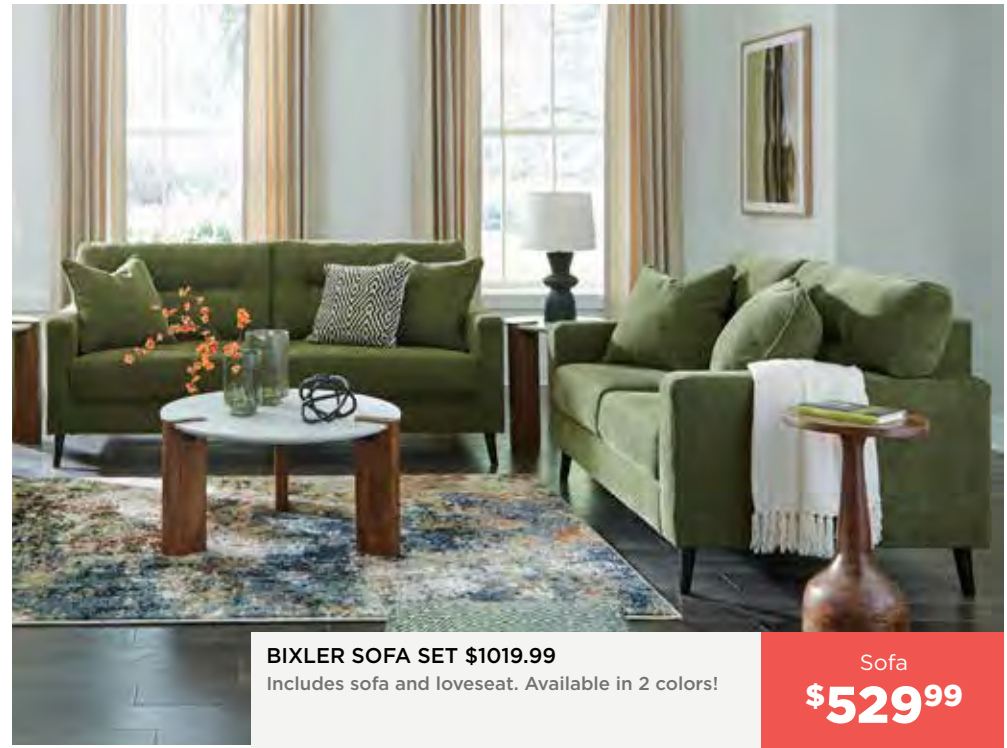

FINANCING THAT FITS YOUR LIFESTYLE

We have purchase options available to take the stress out of buying. Enjoy the shopping experience and take home the pieces you love.

[Learn More & Apply Now](#)

BIXLER SOFA SET $1019.99
Includes sofa and loveseat. Available in 2 colors!

Sofa
$529⁹⁹