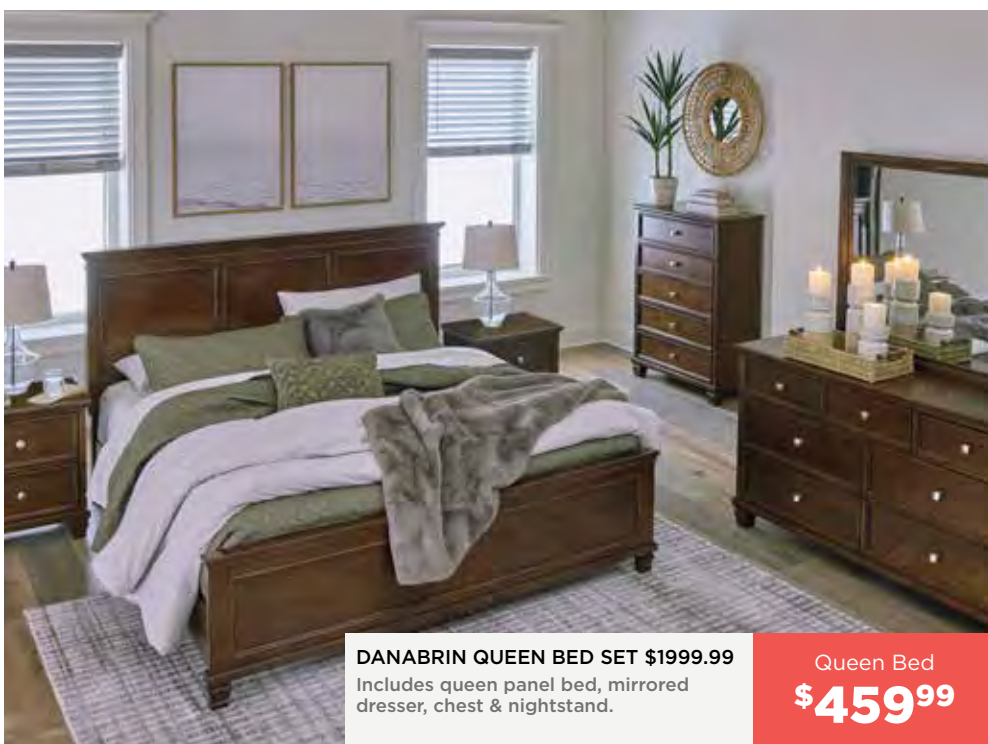

MONTIA 67" HOME OFFICE DESK  
Functional features keep the desk top clutter-free.

**\$459<sup>99</sup>**

BARLIN MILLS LIVING ROOM SET \$1399.99  
Includes sofa, loveseat & recliner.

Sofa  
**\$479<sup>99</sup>**

AMICKLY ACCENT CABINET  
Function and style merge perfectly with this accent cabinet.

**\$889<sup>99</sup>**

DANABRIN QUEEN BED SET \$1999.99  
Includes queen panel bed, mirrored dresser, chest & nightstand.