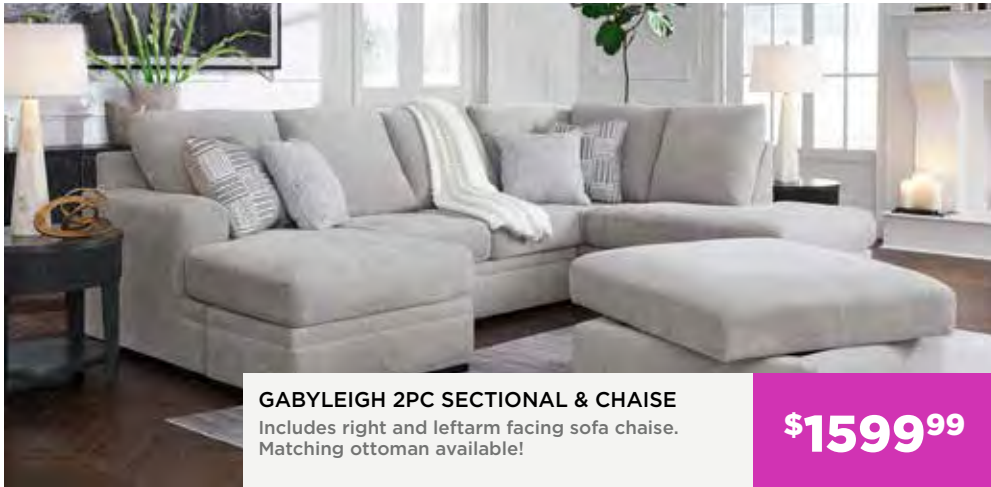

Includes sofa chaise, oversized chair and ottoman.
Offered in 2 color options!

Sofa Chaise
\$639⁹⁹

KANWYN BEDROOM SET \$ 3029.99

Includes queen panel bed w/ storage,
mirrored dresser, chest & nightstand.

CAITBROOK BEDROOM SET \$1699.99
Includes full storage bed & mirrored dresser. Matching chest & nightstand available.

Full Bed
\$999⁹⁹

AUSTANNY HOME OFFICES SET
Includes office desk and chair.

\$859⁹⁹

ERINBERG DINING SET
Includes dining table, 4 chairs & bench.

\$649⁹⁹

GABYLEIGH 2PC SECTIONAL & CHAISE
Includes right and leftarm facing sofa chaise.
Matching ottoman available!

\$1599⁹⁹

LYNCOTT BEDROOM SET \$ 1419.99
Includes queen upholstered bed, mirrored
dresser & nightstand. Matching chest available.