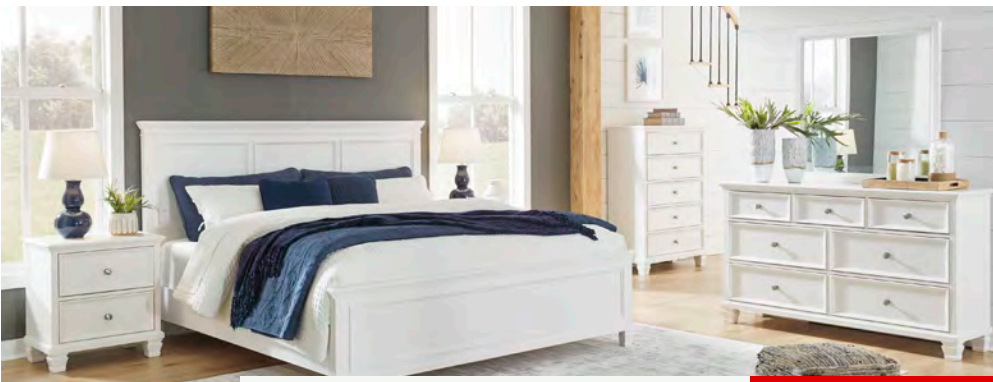

**FORTMAN QUEEN BED SET \$1459.99**  
 Includes queen panel bed, mirrored dresser & nightstand. Matching chest available!

Queen Bed  
**\$469<sup>99</sup>**

**ADLANLOCK ACCENT CHAIR**  
 Get your modern sophistication on!  
**\$349<sup>99</sup>**