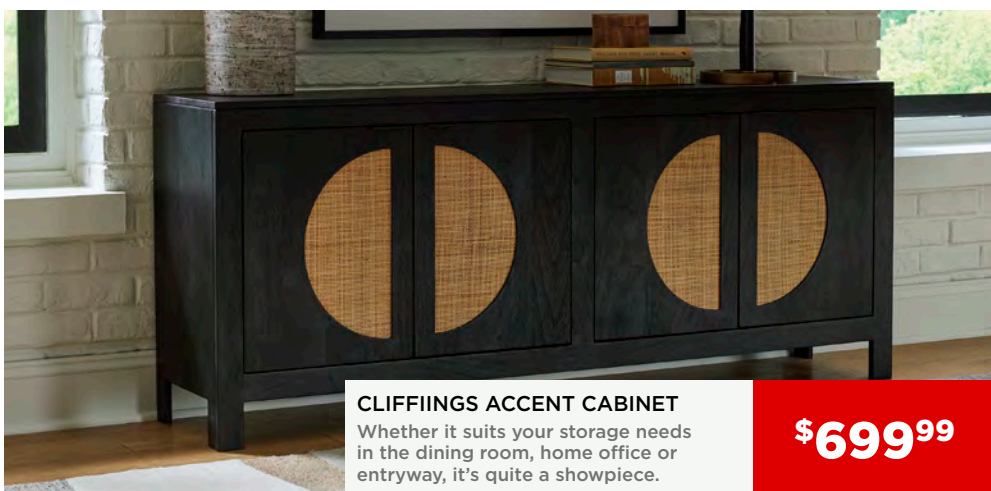

**\$1649<sup>99</sup>**

**CLIFFINGS ACCENT CABINET**  
Whether it suits your storage needs in the dining room, home office or entryway, it's quite a showpiece.

**\$699<sup>99</sup>**

**VALEBECK DINING ROOM SET**  
Includes counter dining table & 6 chairs.