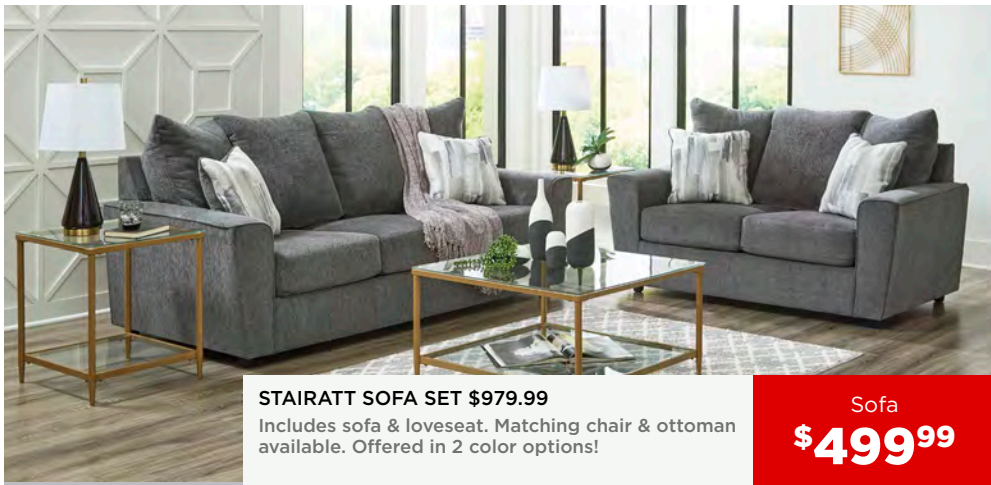

Sofa
$499⁹⁹