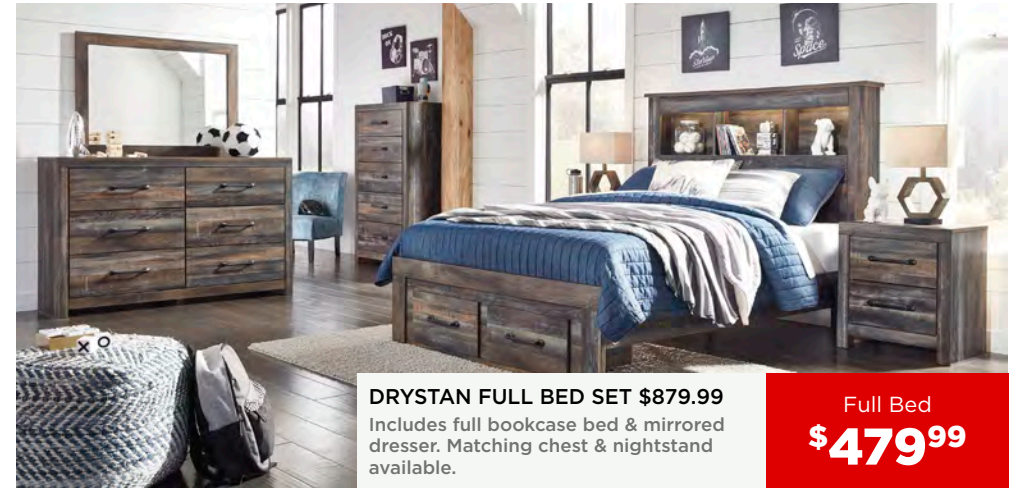

BOYINGTON DUAL POWER LEATHER RECLINING SOFA SET $4759.99
Includes power reclining sofa & power reclining loveseat w/ console. Matching recliner available!

Full Bed
$479⁹⁹