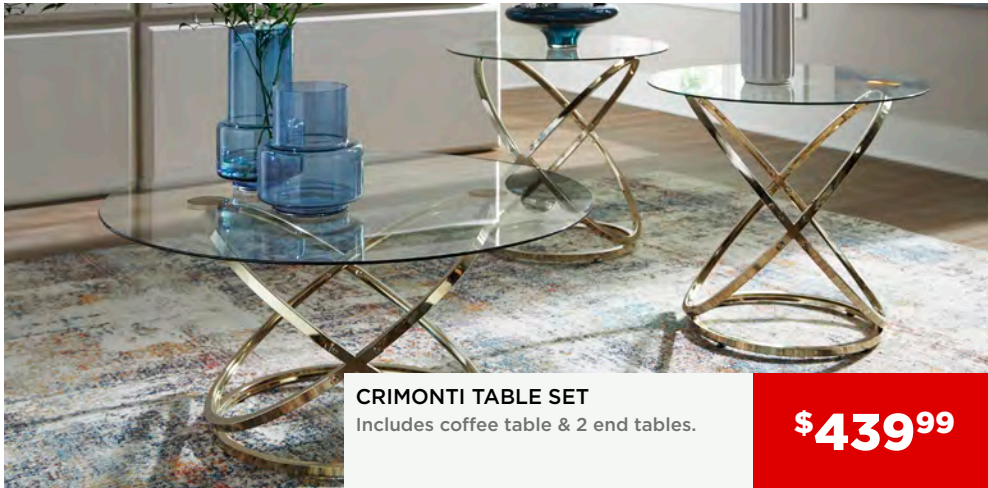

BOYINGTON DUAL POWER LEATHER RECLINING SOFA SET $4759.99
Includes power reclining sofa & power reclining loveseat w/ console. Matching recliner available!

CRIMONTI TABLE SET
Includes coffee table & 2 end tables.

$439⁹⁹