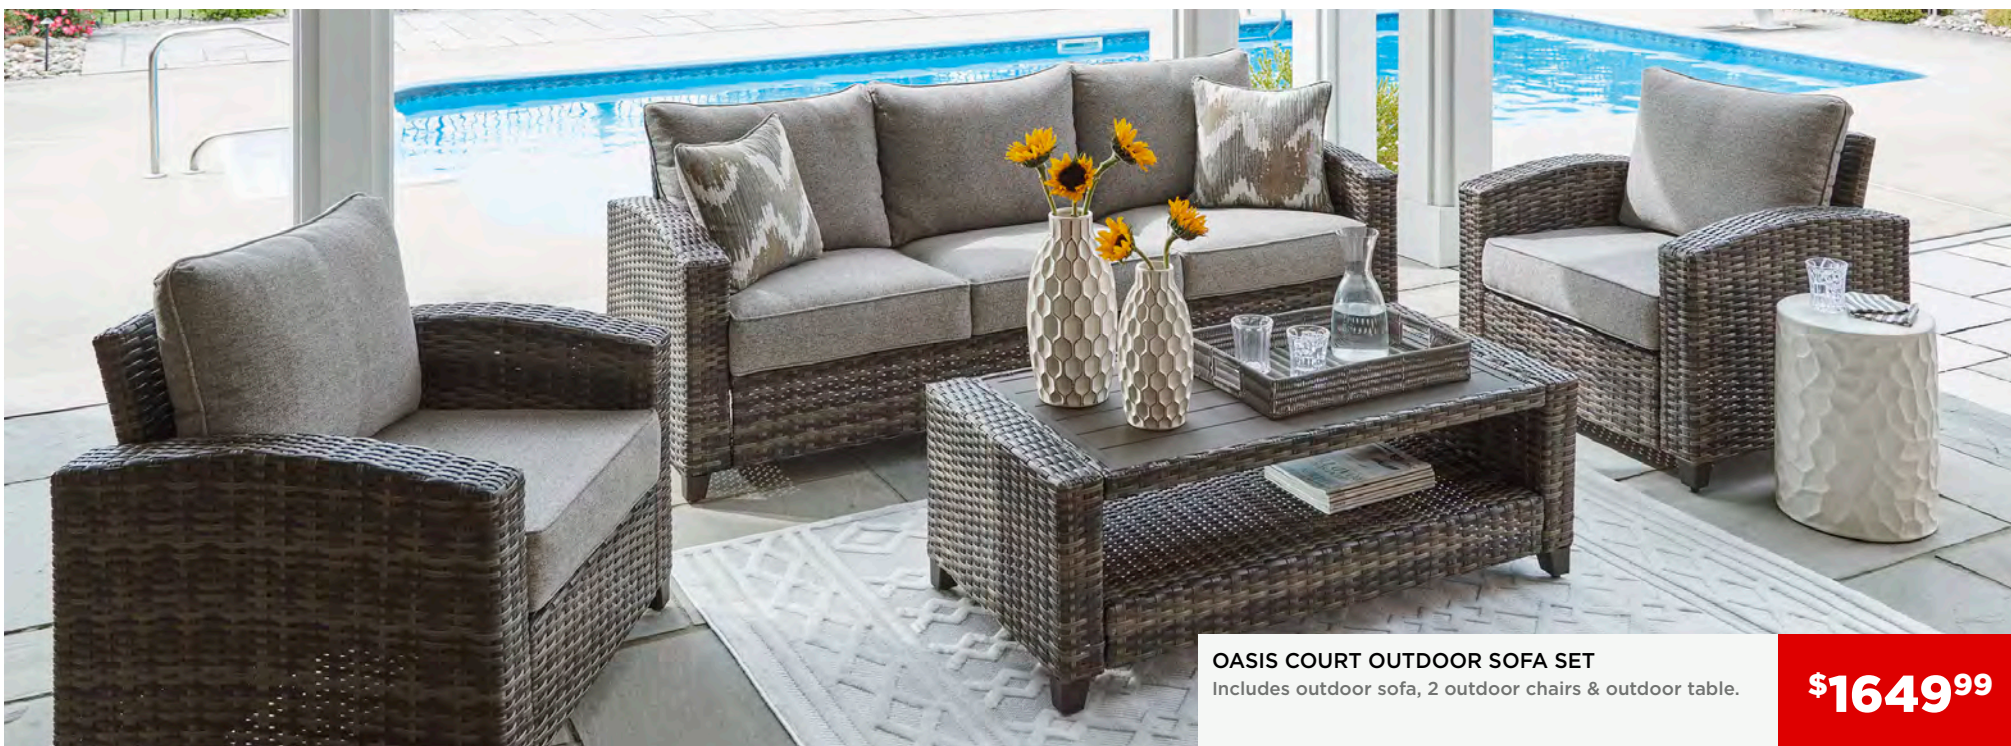

# LABOR DAY SAVINGS EVENT

VISIT [WWW.YOURFURNITURESTORE.COM](http://WWW.YOURFURNITURESTORE.COM) TO SHOP OUR ENTIRE COLLECTION!

**OASIS COURT OUTDOOR SOFA SET**  
Includes outdoor sofa, 2 outdoor chairs & outdoor table.

**\$1649<sup>99</sup>**

**CLIFFINGS ACCENT CABINET**  
Whether it suits your storage needs in the dining room, home office or entryway, it's quite a showpiece.

**\$699<sup>99</sup>**

**VALEBECK DINING ROOM SET**  
Includes counter dining table & 6 chairs.

**\$1479<sup>99</sup>**

**MODMAX 8PC SECTIONAL & CHAISE**  
 Includes console w/ storage, LAF corner chair, RAF corner chaise, armless chair & wedge. Available in additional configurations!

**\$3079<sup>99</sup>**

# AFFORDABLE FINANCING

OPTIONS AVAILABLE FOR YOU

Comfort shouldn't have to wait.  
Take home your favorite furniture today  
with easy monthly payments.

**LEARN MORE & APPLY NOW**

**BRIDSON DINING SET**  
Includes counter height table & 4 barstools.